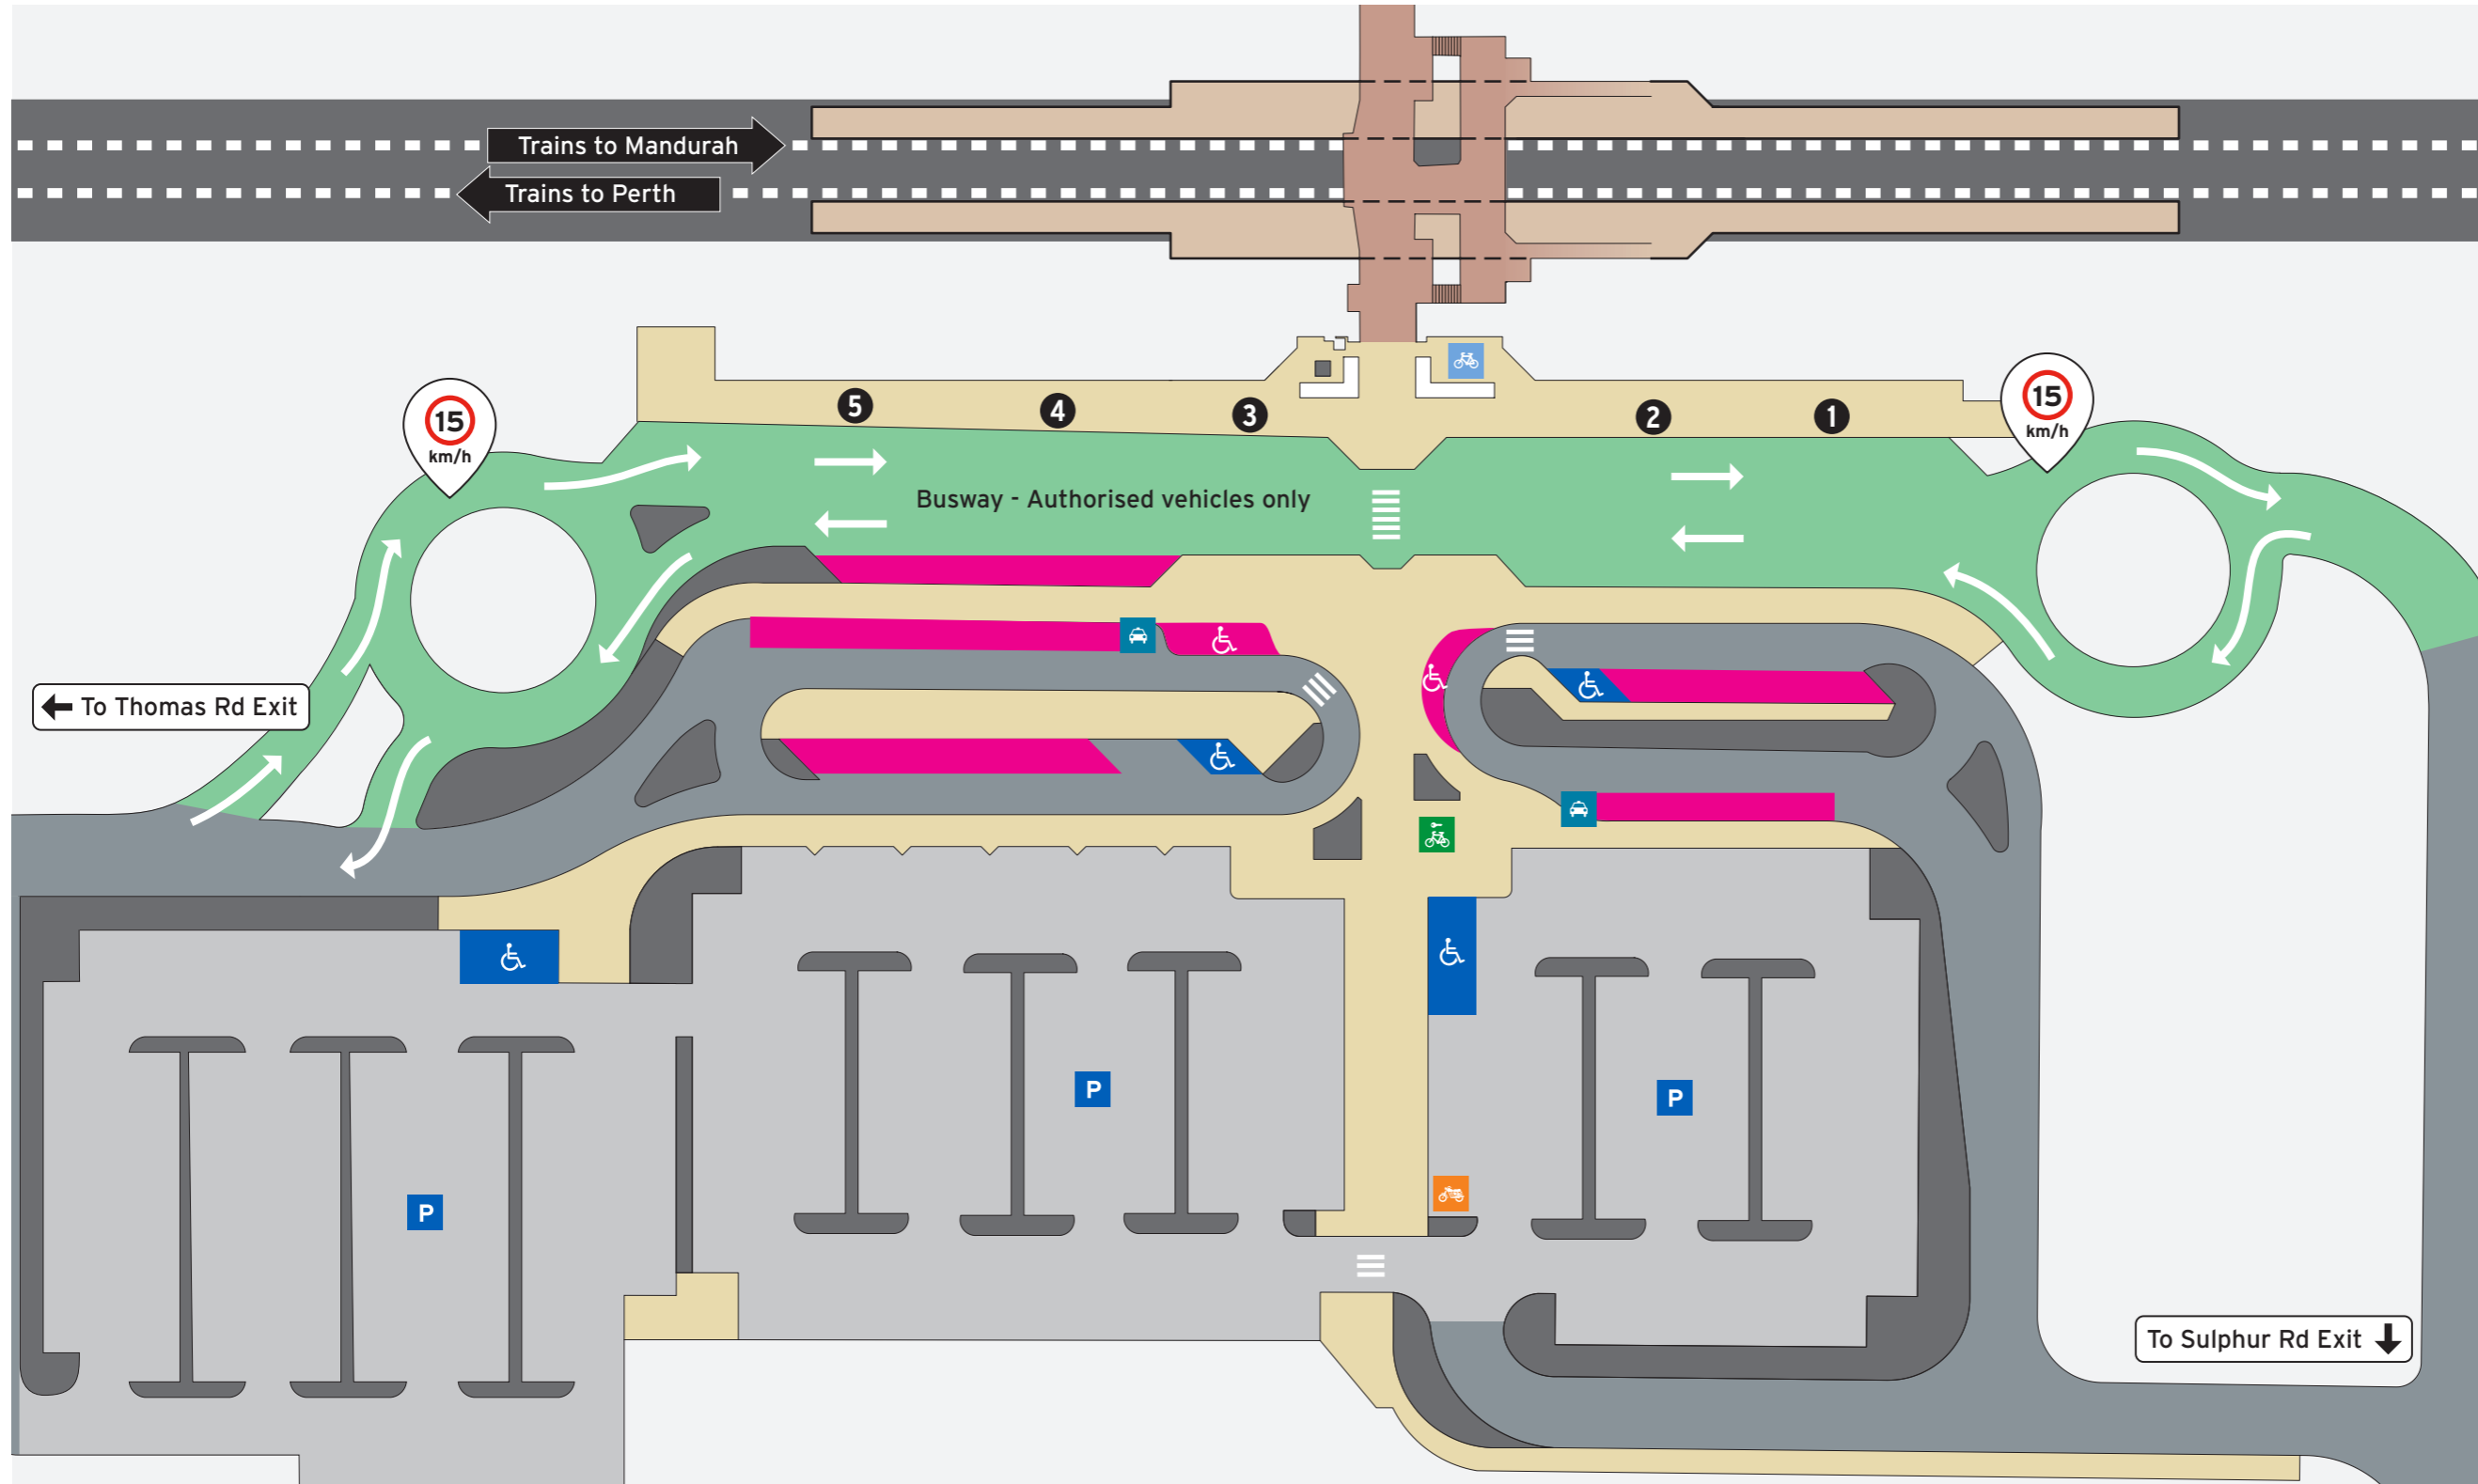

**Bus Stands**

Stand	Route
1	540
	909
	Train replacement to Perth
2	541
3	542
4	543, 544
	School Specials
5	Set Down
	909
	Train replacement to Mandurah Stn

**Legend**

- North Point
- Scale 0 15m
- Bus Stand Number
- Walking/Accessible Path
- Pedestrian Access
- Toilets - Male & Female  
Accessible  
Baby Change Room
- Transperth Parking
- Ticket Barrier
- Road
- Pathways
- Non-Accessible Area
- Platform
- Concourse & Ramp
- Busway

## P | Parking Information

### Legend

1 Bus Stand Number

- P Transperth Parking
- ♿ ACROD Parking
- P SmartParker Machine
- Short Term Parking

- 🚲 Bike Shelter
- 🏍️ Motorbikes
- 🚲 Bike U-rails
- 🚗 Taxi

- Road
- Pathways
- Non-Accessible Area
- Platform
- Concourse & Ramp